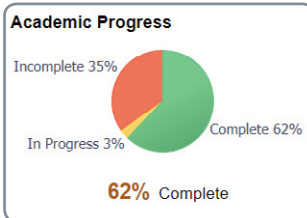

Forgot your password? You will need to reset it using the 'Forgot your password' link.

STUDENT HOMEPAGE

After you're logged into Campus Connection, your **Student Homepage** will be your default screen. Click on the Student Homepage tiles to view your academic, financial, and personal information.