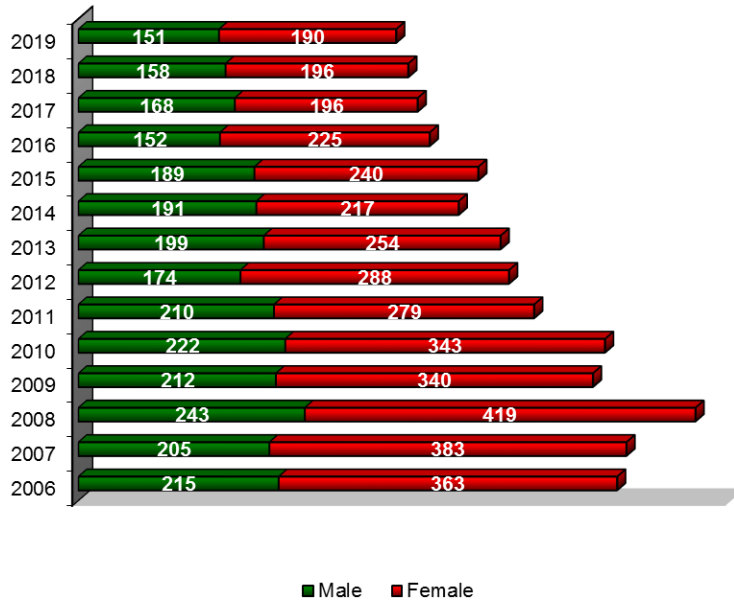

Older Than Average Student (OTAS) Enrollment:

Full-Time Undergraduate OTAS

Part-Time Undergraduate OTAS

(OTA = student age 25 or greater). Source: NDUH2SRN Enrollment Summary by Age- (4th Week Data)