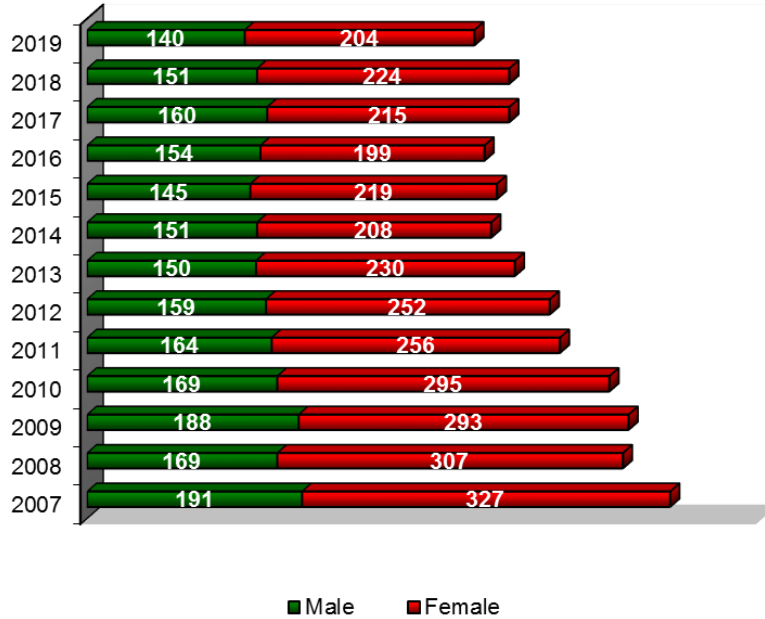

Older Than Average Student (OTAS) Enrollment:

Full-Time Undergraduate OTAS

Part-Time Undergraduate OTAS

(OTA = student age 25 or greater). Source: NDUH2SRN Enrollment Summary by Age- (4th Week Data)