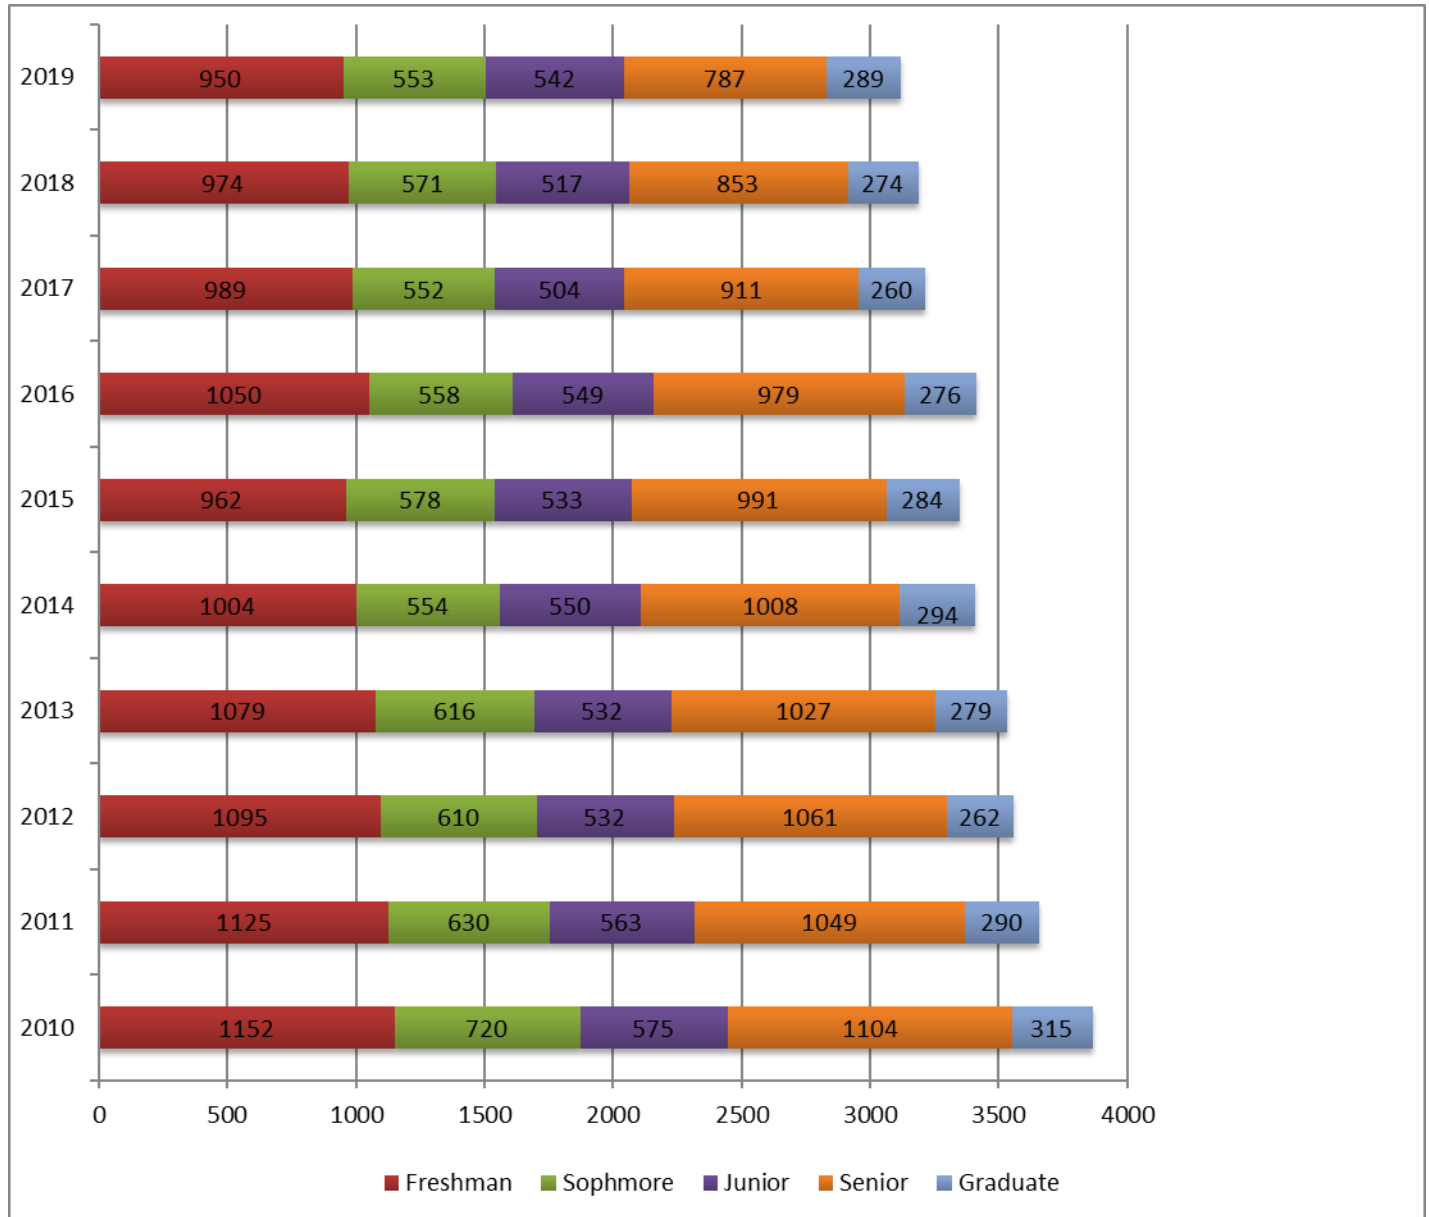

Headcount Enrollment by Level

Headcounts include all students enrolled (FT and PT)

Source: NDUHSRA- Headcounts and FTE Enrollments Pg. 5 Institution Totals- (4th Week Data). Undergraduate Special (UG Special) refers to an individual who has previously earned a bachelor’s degree and is taking additional undergraduate coursework. PeopleSoft includes these students in Senior Status.