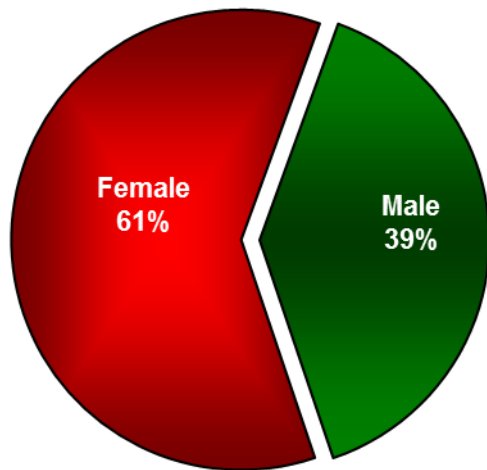

Enrollment by Gender Fall 2019

Full-time - Enrolled in 12-24 Semester Hours
Part-time-Enrolled in 1-11 Semester Hours

Undergraduate FT Enrollment

Graduate FT Enrollment

Undergraduate PT Enrollment

Graduate PT Enrollment