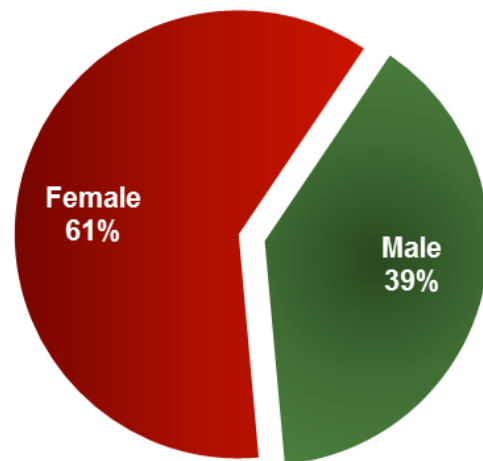

Enrollment by Gender Fall 2019

Full-time - Enrolled in 12-24 Semester Hours
Part-time-Enrolled in 1-11 Semester Hours

Undergraduate FT Enrollment

Graduate FT Enrollment

Undergraduate PT Enrollment

Graduate PT Enrollment