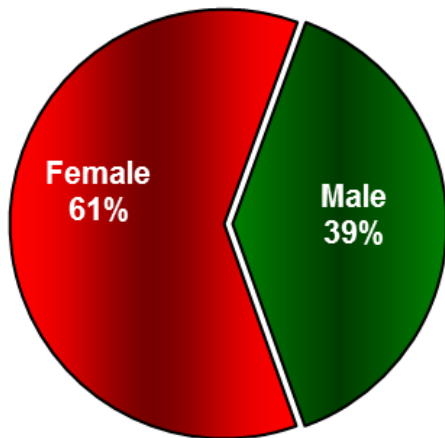

Enrollment by Gender Fall 2019

Full-time - Enrolled in 12-24 Semester Hours
Part-time-Enrolled in 1-11 Semester Hours

Undergraduate FT Enrollment

Graduate FT Enrollment

Undergraduate PT Enrollment

Graduate PT Enrollment