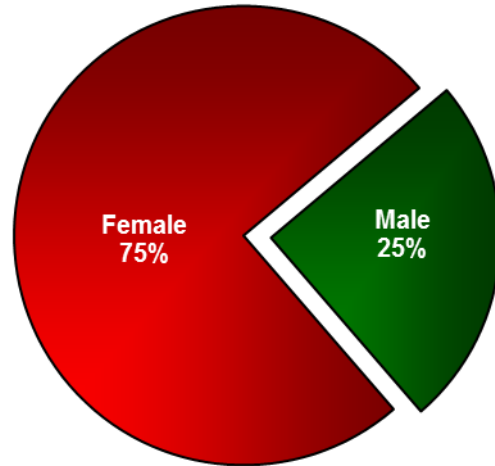

Enrollment by Gender Fall 2019

Full-time - Enrolled in 12-24 Semester Hours
Part-time-Enrolled in 1-11 Semester Hours

Undergraduate FT Enrollment

Graduate FT Enrollment

Undergraduate PT Enrollment

Graduate PT Enrollment