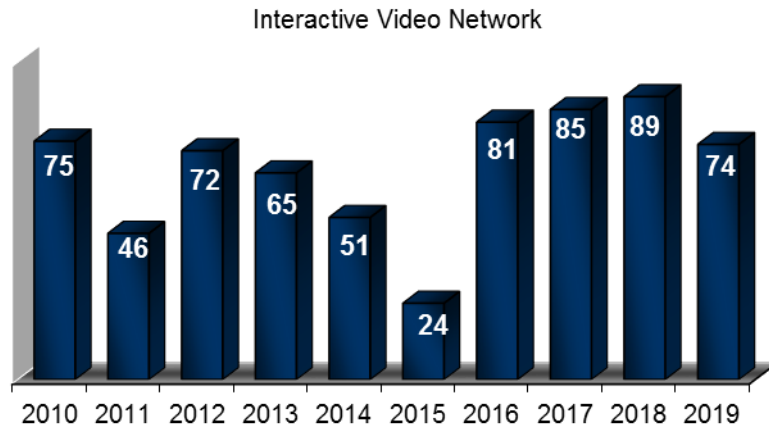

Center for Extended Learning Details by Program

Fargo program began in Fall 2011

Continued next page

Center for Extended Learning Details by Program

Continued next page

Center for Extended Learning Details by Program