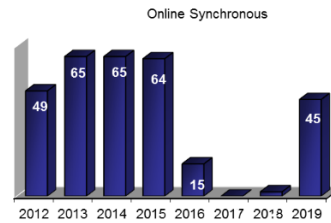

Center for Extended Learning Details by Program

MAFB

Data Source: Center for Extended Learning –Online Program Coordinator

- Numbers are enrollments (duplicated headcount)
- Dual credit numbers are for courses offered face to face off campus at high schools