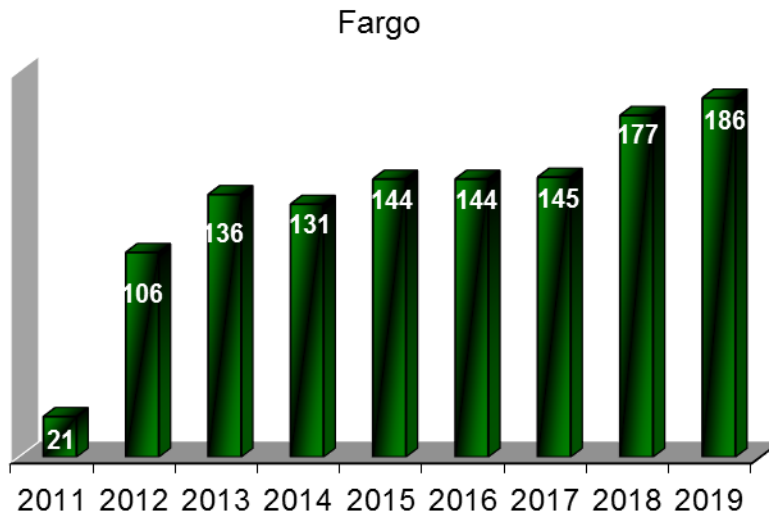

Center for Extended Learning Details by Program

Fargo program began in Fall 2011

Continued next page

Center for Extended Learning Details by Program

Continued next page

Center for Extended Learning Details by Program