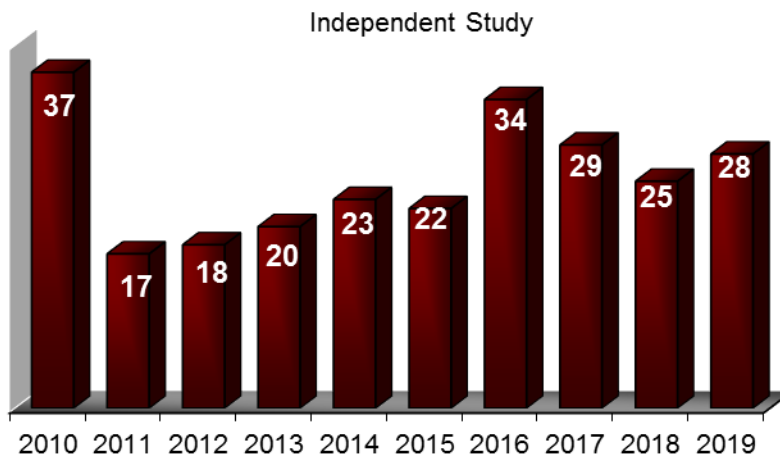

Center for Extended Learning Details by Program

Fargo program began in Fall 2011

Continued next page

Center for Extended Learning Details by Program

Continued next page

Center for Extended Learning Details by Program