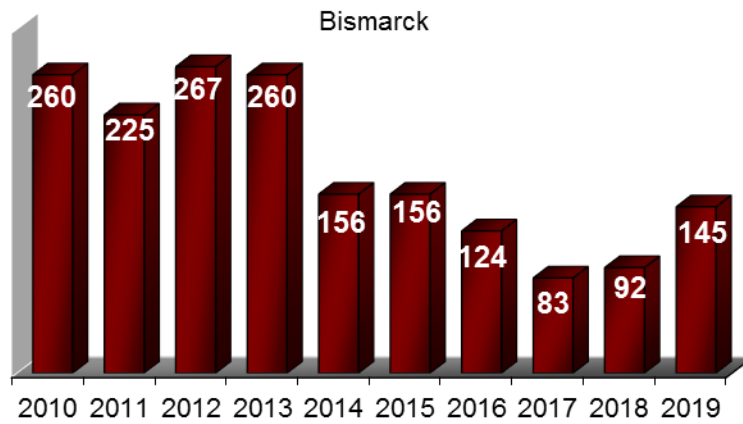

Center for Extended Learning Details by Program

Fargo program began in Fall 2011

Continued next page

Center for Extended Learning Details by Program

Continued next page

Center for Extended Learning Details by Program

MAFB

Data Source: Center for Extended Learning –Online Program Coordinator

- Numbers are enrollments (duplicated headcount)
- Dual credit numbers are for courses offered face to face off campus at high schools