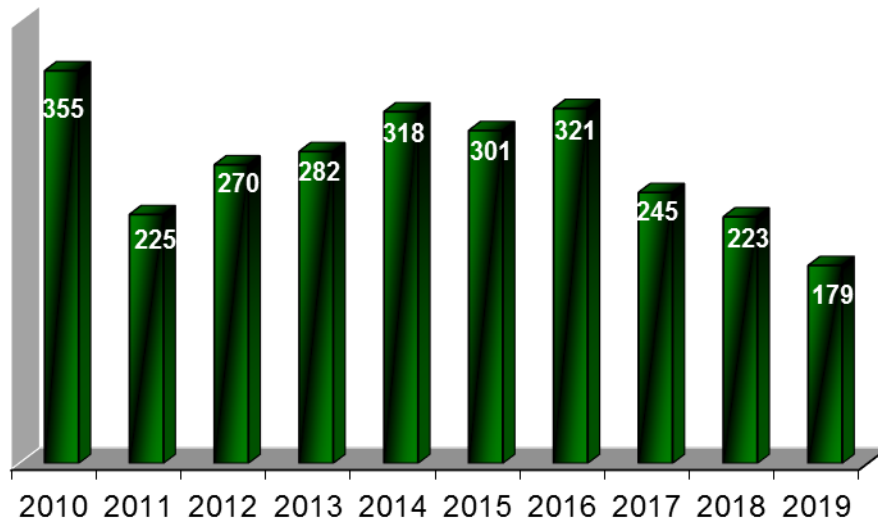

Center for Extended Learning Details by Program

MAFB

Data Source: Center for Extended Learning –Online Program Coordinator

- Numbers are enrollments (duplicated headcount)
- Dual credit numbers are for courses offered face to face off campus at high schools