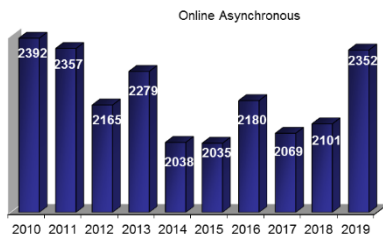

Center for Extended Learning Details by Program

MAFB

Data Source: Center for Extended Learning –Online Program Coordinator

- Numbers are enrollments (duplicated headcount)
- Dual credit numbers are for courses offered face to face off campus at high schools