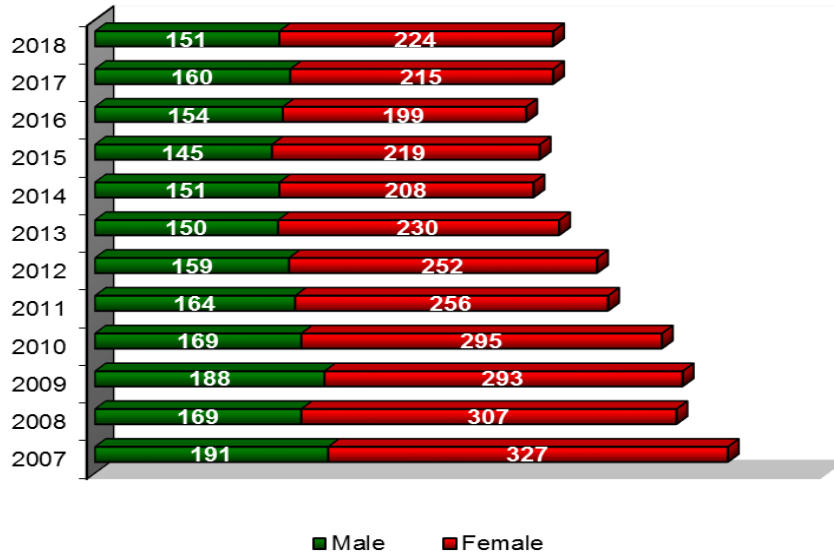

Older Than Average Student (OTAS) Enrollment:

Full-Time Undergraduate OTAS

Part-Time Undergraduate OTAS

(OTA = student age 25 or greater). Source: NDUH2SRN Enrollment Summary by Age- (4th Week Data)