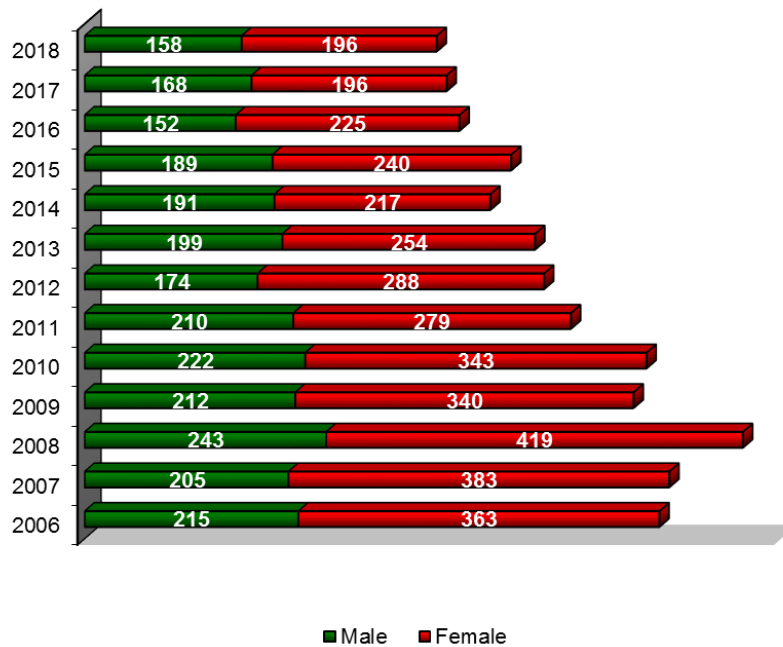

Older Than Average Student (OTAS) Enrollment:

Full-Time Undergraduate OTAS

Part-Time Undergraduate OTAS

(OTA = student age 25 or greater). Source: NDUH2SRN Enrollment Summary by Age- (4th Week Data)