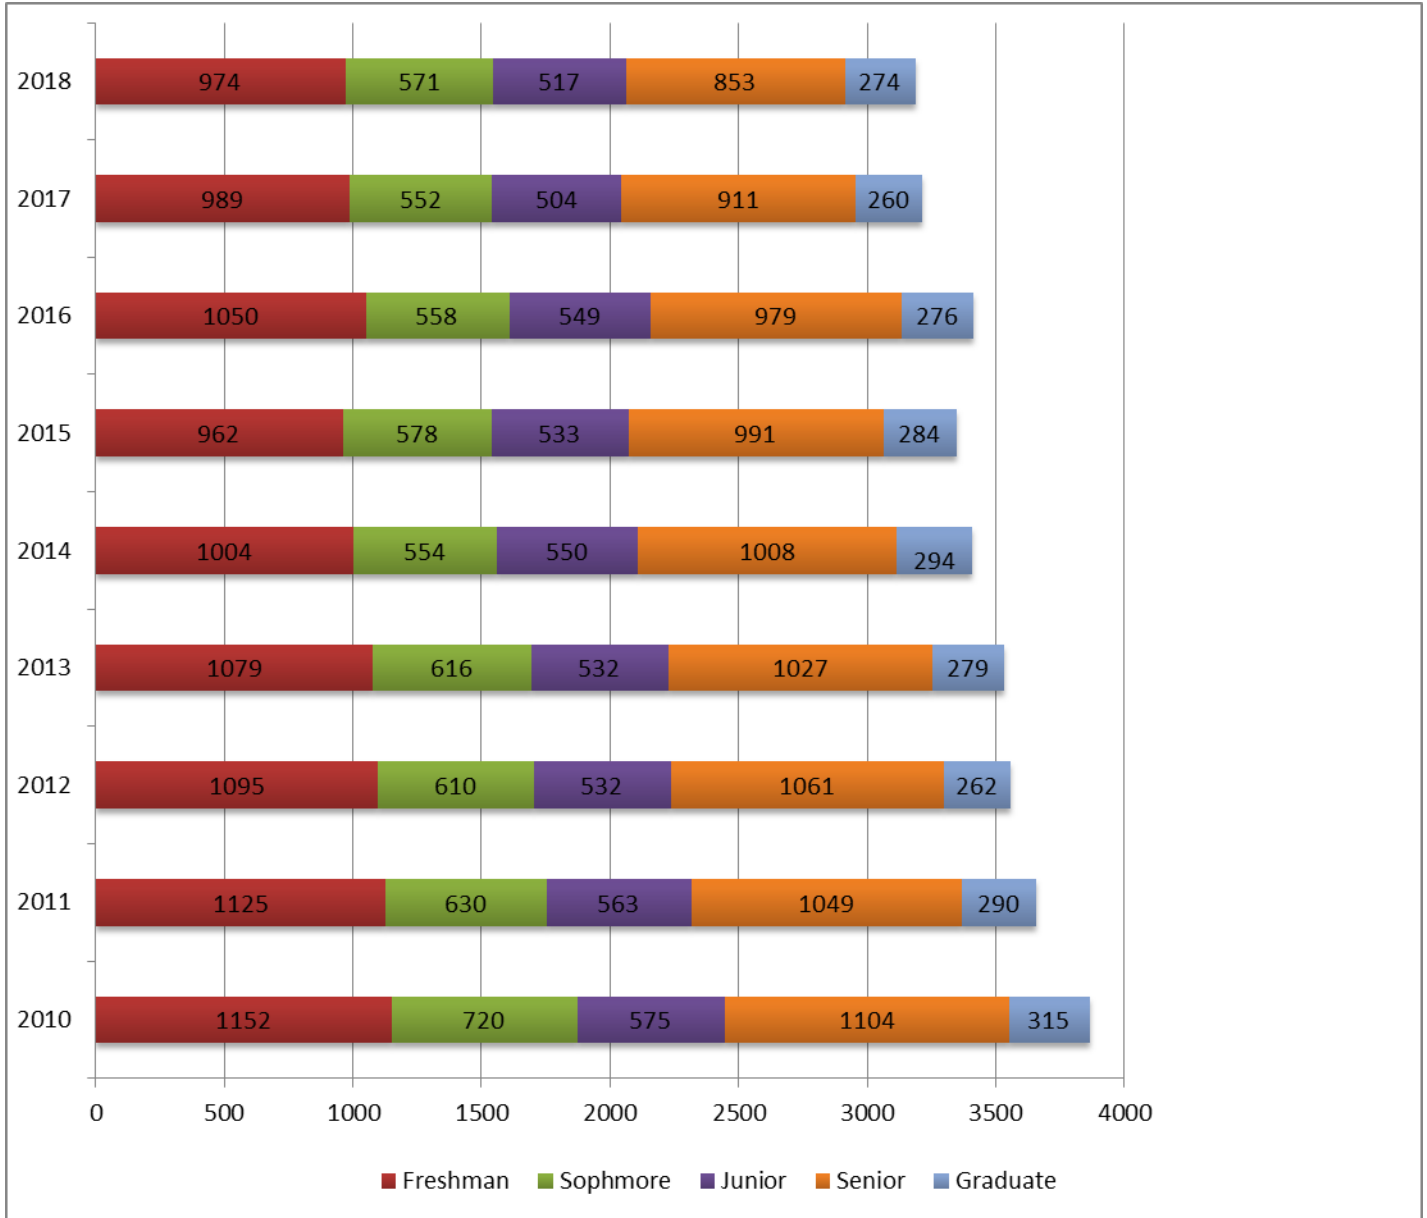

Headcount Enrollment by Level

Headcounts include all students enrolled (FT and PT)

Source: NDUHSRA- Headcounts and FTE Enrollments Pg. 5 Institution Totals- (4th Week Data). Undergraduate Special (UG Special) refers to an individual who has previously earned a bachelor's degree and is taking additional undergraduate coursework. PeopleSoft includes these students in Senior Status.