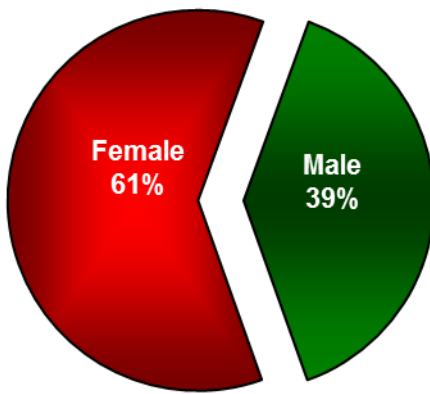

## Enrollment by Gender Fall 2018

Full-time - Enrolled in 12-24 Semester Hours  
Part-time-Enrolled in 1-11 Semester Hours

Undergraduate FT Enrollment

Graduate FT Enrollment

Undergraduate PT Enrollment

Graduate PT Enrollment