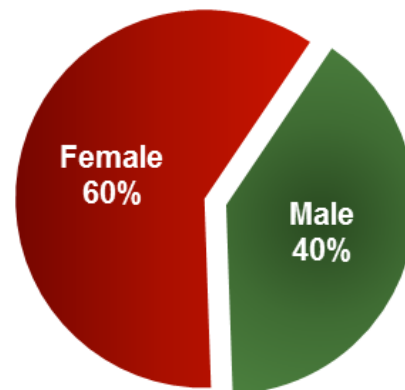

## Enrollment by Gender Fall 2018

Full-time - Enrolled in 12-24 Semester Hours  
Part-time-Enrolled in 1-11 Semester Hours

Undergraduate FT Enrollment

Graduate FT Enrollment

Undergraduate PT Enrollment

Graduate PT Enrollment