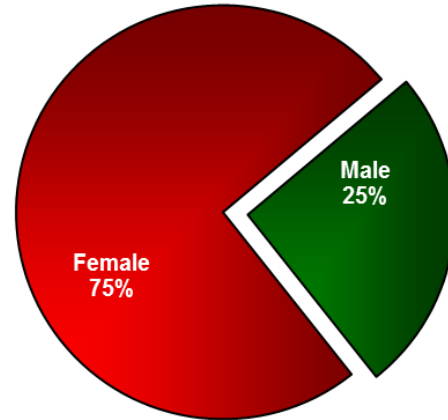

## Enrollment by Gender Fall 2018

Full-time - Enrolled in 12-24 Semester Hours  
Part-time-Enrolled in 1-11 Semester Hours

Undergraduate FT Enrollment

Graduate FT Enrollment

Undergraduate PT Enrollment

Graduate PT Enrollment