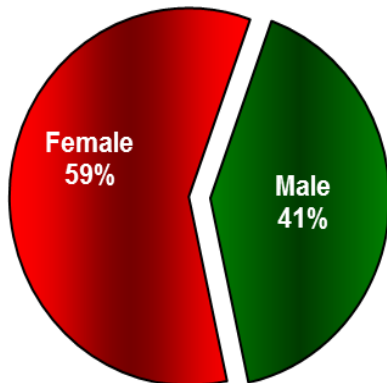

## Enrollment by Gender Fall 2018

Full-time - Enrolled in 12-24 Semester Hours  
Part-time-Enrolled in 1-11 Semester Hours

Undergraduate FT Enrollment

Graduate FT Enrollment

Undergraduate PT Enrollment

Graduate PT Enrollment