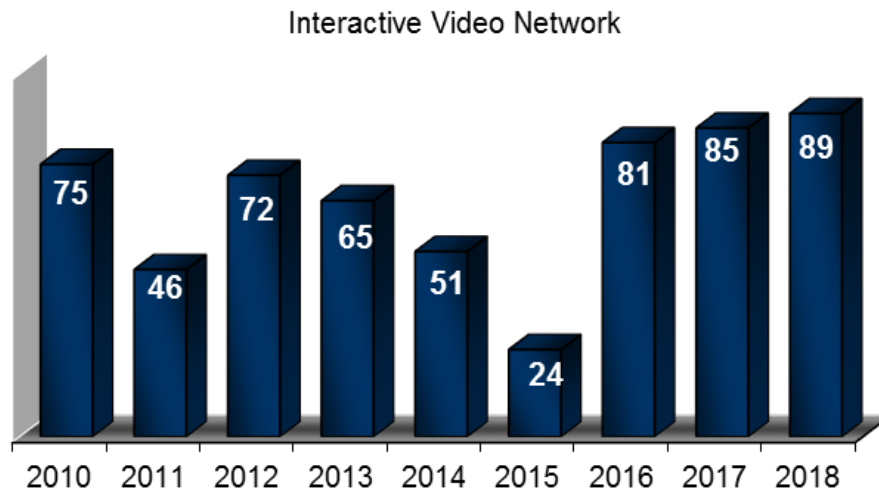

Center for Extended Learning Details by Program

Fargo program began in Fall 2011

Continued next page

Center for Extended Learning Details by Program

Continued next page

Center for Extended Learning Details by Program