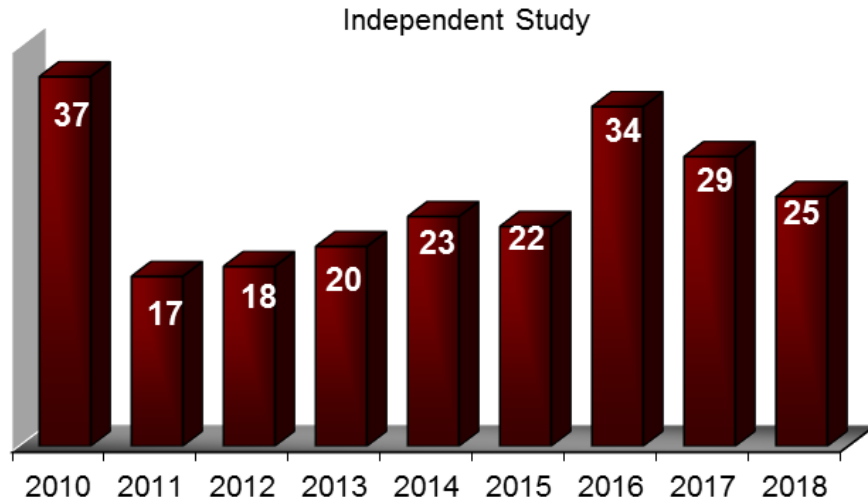

Center for Extended Learning Details by Program

Fargo program began in Fall 2011

Continued next page

Center for Extended Learning Details by Program

Continued next page

Center for Extended Learning Details by Program

Data Source: Center for Extended Learning –Online Program Coordinator

- Numbers are enrollments (duplicated headcount)
- Dual credit numbers are for courses offered face to face off campus at high schools