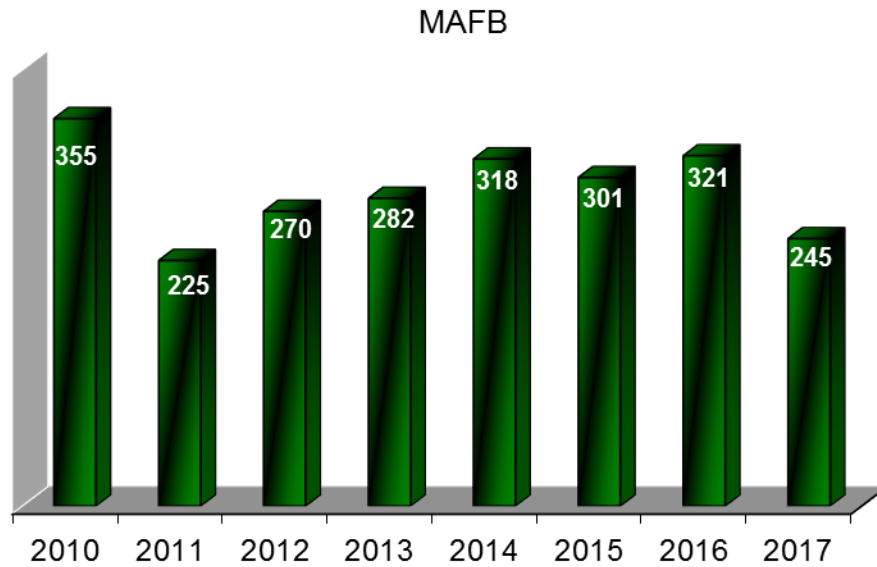

Center for Extended Learning Details by Program

Fargo program began in Fall 2011

Continued next page

Center for Extended Learning Details by Program

Continued next page

Center for Extended Learning Details by Program

Data Source: Center for Extended Learning –Online Program Coordinator

- Numbers are enrollments (duplicated headcount)
- Dual credit numbers are for courses offered face to face off campus at high schools