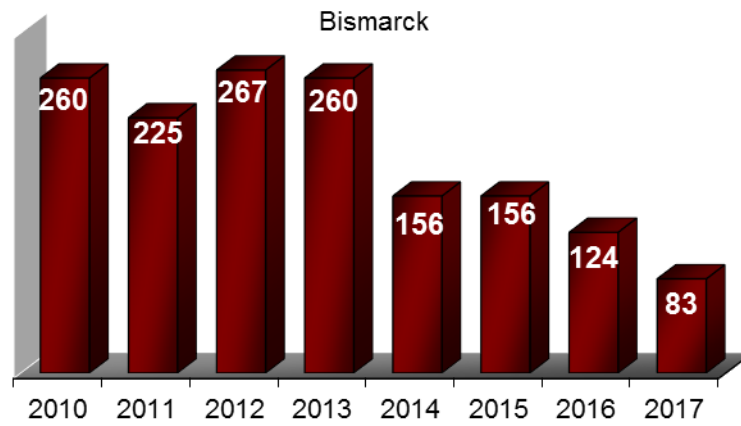

Center for Extended Learning Details by Program

Fargo program began in Fall 2011

Continued next page

Center for Extended Learning Details by Program

Continued next page

Center for Extended Learning Details by Program

Data Source: Center for Extended Learning –Online Program Coordinator

- Numbers are enrollments (duplicated headcount)
- Dual credit numbers are for courses offered face to face off campus at high schools