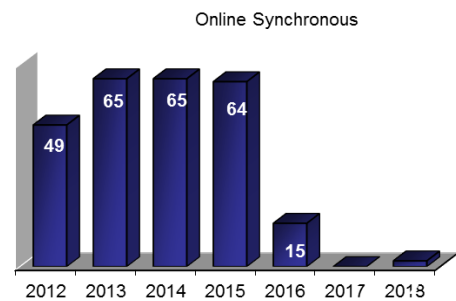

Center for Extended Learning Details by Program

Fargo program began in Fall 2011

Continued next page

Center for Extended Learning Details by Program

Continued next page

Center for Extended Learning Details by Program