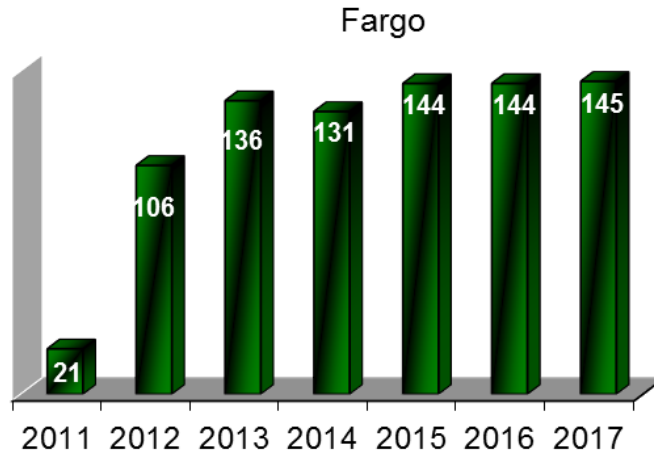

Center for Extended Learning Details by Program

Fargo program began in Fall 2011

Continued next page

Center for Extended Learning Details by Program

Continued next page

Center for Extended Learning Details by Program