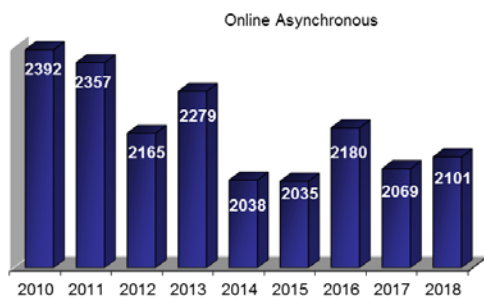

Center for Extended Learning Details by Program

Fargo program began in Fall 2011

Continued next page

Center for Extended Learning Details by Program

Continued next page

Center for Extended Learning Details by Program