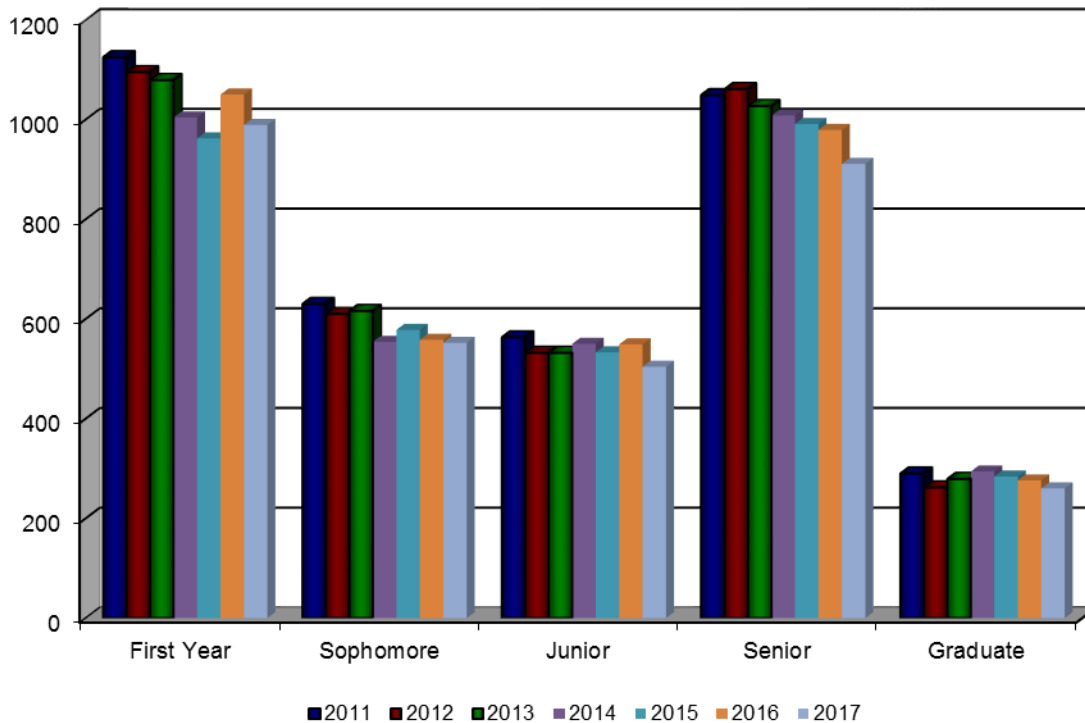

Headcount Enrollment by Classification

	2009	2010	2011	2012	2013	2014	2015	2016	2017
First Year	1095	1152	1125	1095	1079	1004	962	1050	989
Sophomore	659	720	630	610	616	554	578	558	552
Junior	579	575	563	532	532	550	533	549	504
Senior	1012	1104	1049	1061	1027	1008	991	979	911
Graduate	304	315	290	262	279	294	284	276	260

Total Students by Academic Status

Source: Enrollment Report NDUH2SRA, Page 5 (4th Week Data)