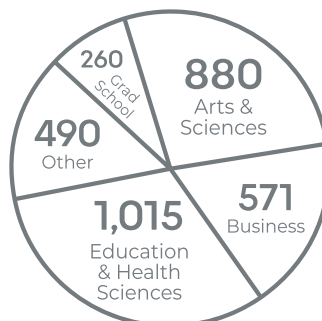

Size

Students Per College

SCHEDULE A VISIT

AskMSU.com

701-858-3350/800-777-0750

Minot State University
500 University Ave W
Minot, ND 58707