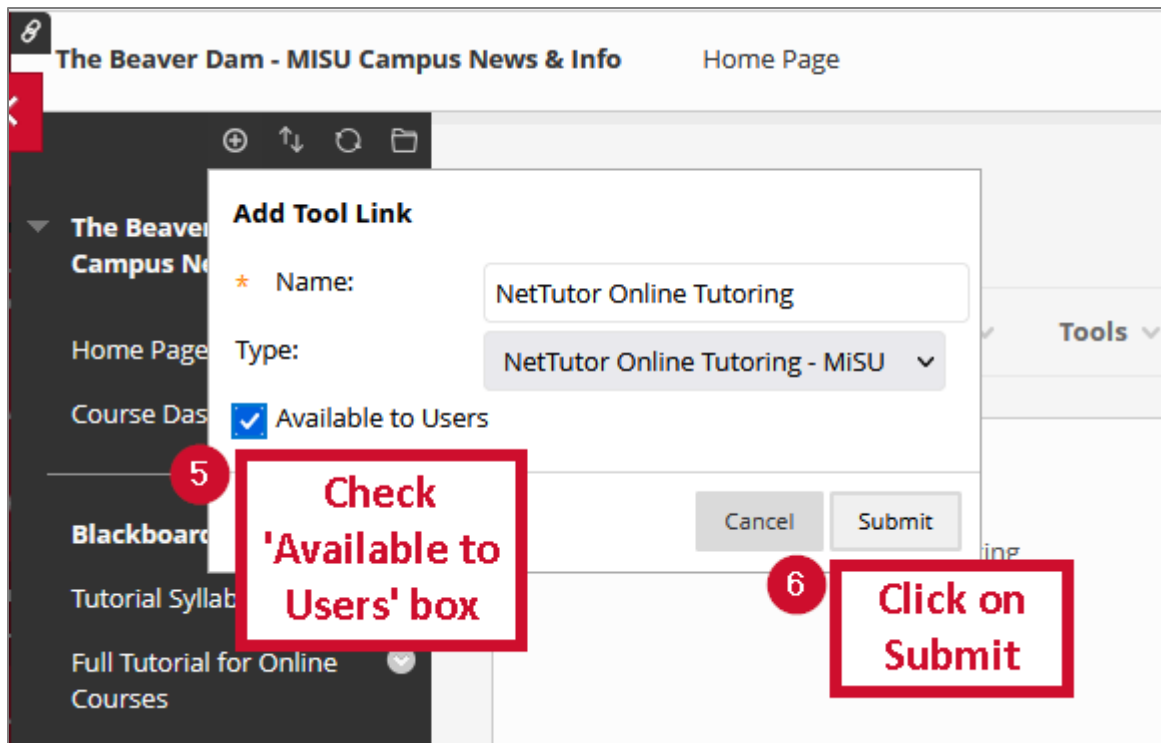

Adding a link to NetTutor Online Tutoring to Blackboard

When students click on the link, they will be taken directly to the NetTutor Student Hub.

Hello, Jolina.

Welcome to the Student Hub! Choose one of the options below to access student services and academic support.

NetTutor Tutoring Center

Connect with a friendly tutor.
Help is just a click away.

NetTutor Writing Center

Need help with your writing? Drop
off a paper or join a live session
to get feedback from a writing
tutor.