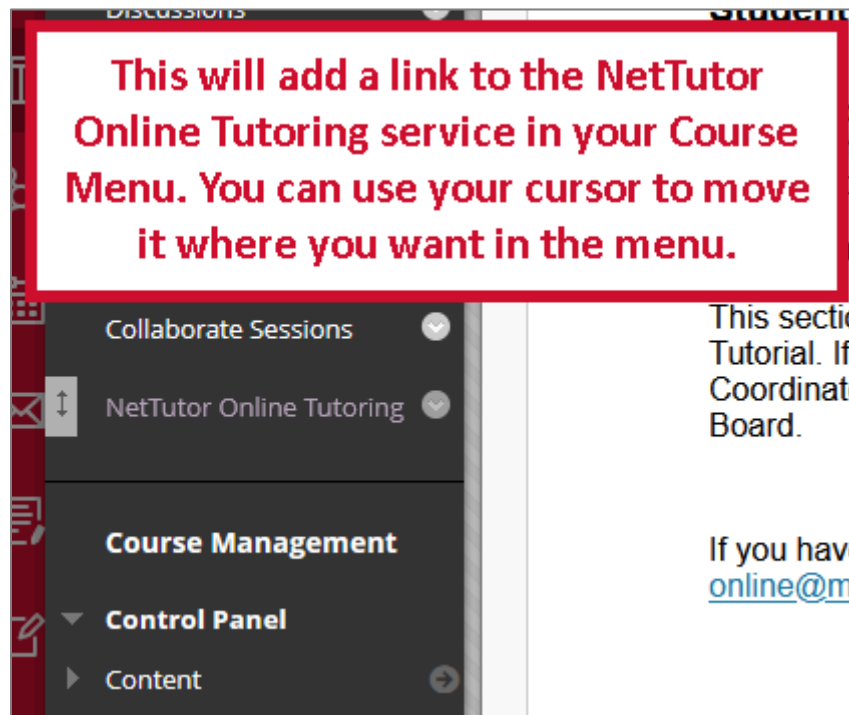

Adding a link to NetTutor Online Tutoring to Blackboard

When students click on the link, they will be taken directly to the NetTutor Student Hub.

Hello, Jolina.

Welcome to the Student Hub! Choose one of the options below to access student services and academic support.

NetTutor Tutoring Center

Connect with a friendly tutor.
Help is just a click away.

NetTutor Writing Center

Need help with your writing? Drop
off a paper or join a live session
to get feedback from a writing
tutor.