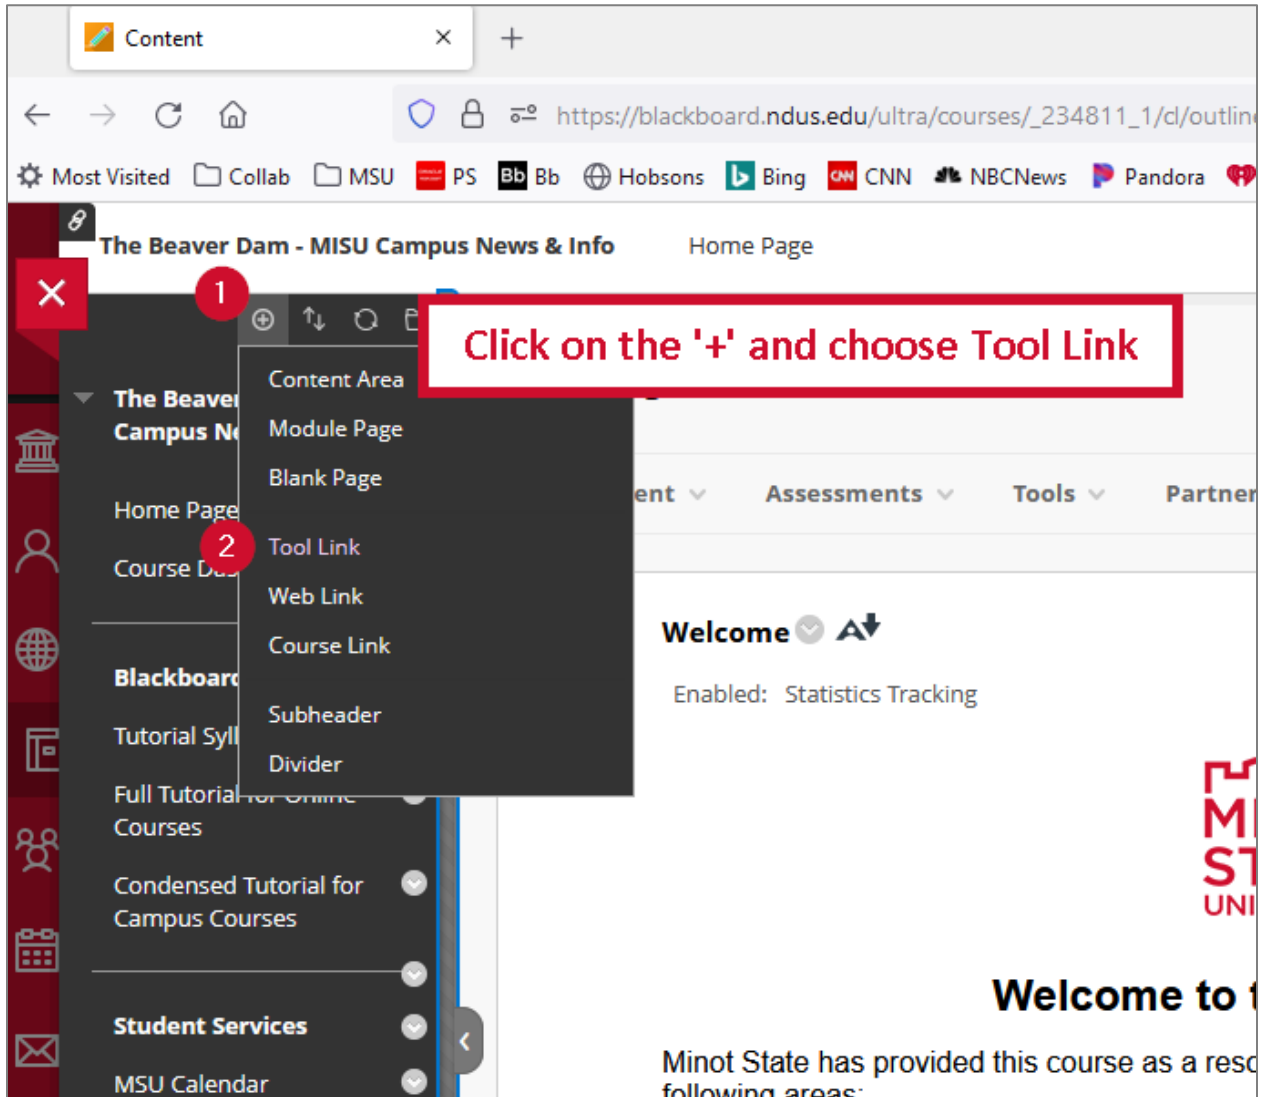

Adding a link to NetTutor Online Tutoring to Blackboard

When students click on the link, they will be taken directly to the NetTutor Student Hub.

Hello, Jolina.

Welcome to the Student Hub! Choose one of the options below to access student services and academic support.

NetTutor Tutoring Center

Connect with a friendly tutor.
Help is just a click away.

NetTutor Writing Center

Need help with your writing? Drop
off a paper or join a live session
to get feedback from a writing
tutor.