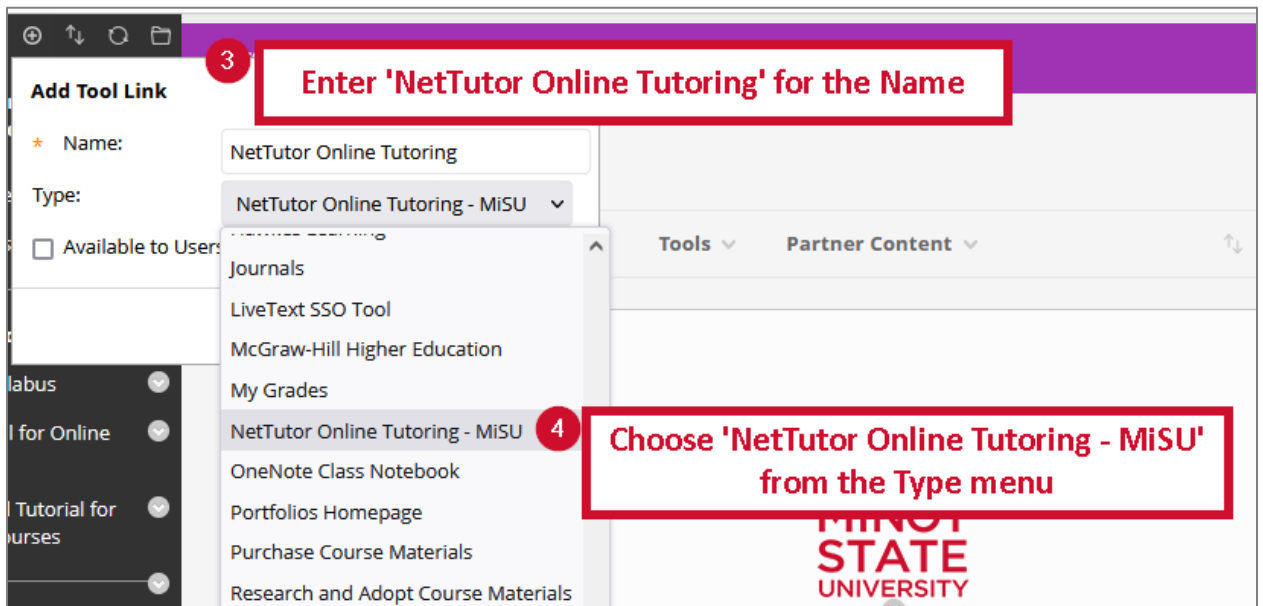

Adding a link to NetTutor Online Tutoring to Blackboard

When students click on the link, they will be taken directly to the NetTutor Student Hub.

Hello, Jolina.

Welcome to the Student Hub! Choose one of the options below to access student services and academic support.

NetTutor Tutoring Center

Connect with a friendly tutor.
Help is just a click away.

NetTutor Writing Center

Need help with your writing? Drop
off a paper or join a live session
to get feedback from a writing
tutor.