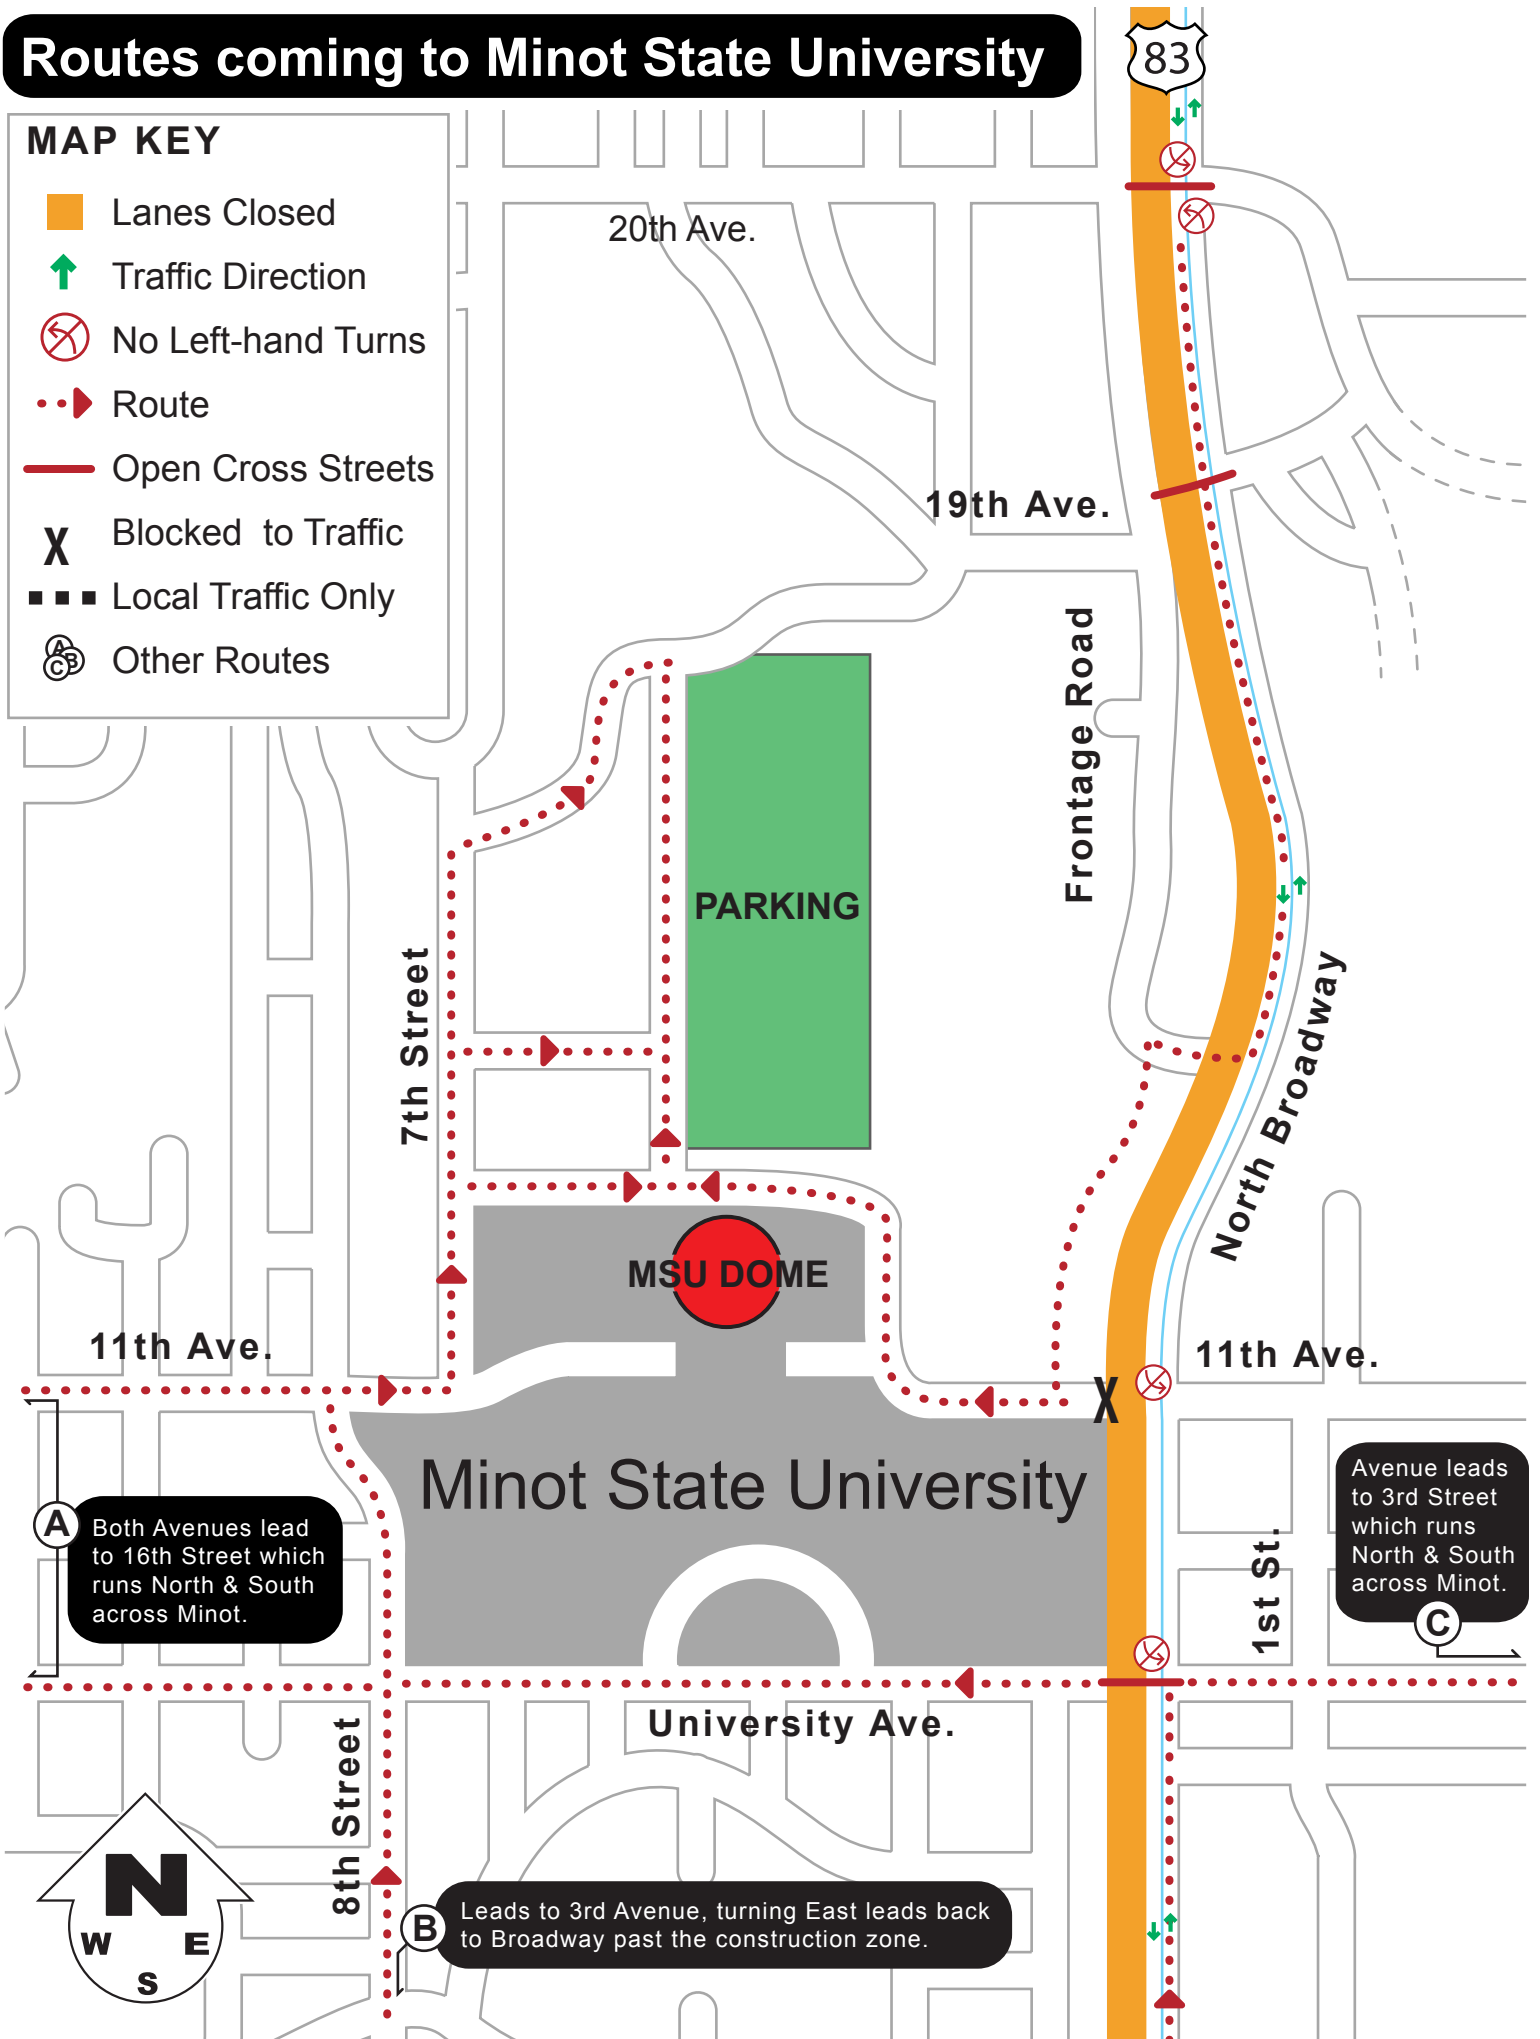

Routes coming to Minot State University

MAP KEY

- Lanes Closed
- Traffic Direction
- ⊗ No Left-hand Turns
- Route
- Open Cross Streets
- X Blocked to Traffic
- Local Traffic Only
- A
B
C Other Routes

A Both Avenues lead to 16th Street which runs North & South across Minot.

Avenue leads to 3rd Street which runs North & South across Minot.

B Leads to 3rd Avenue, turning East leads back to Broadway past the construction zone.