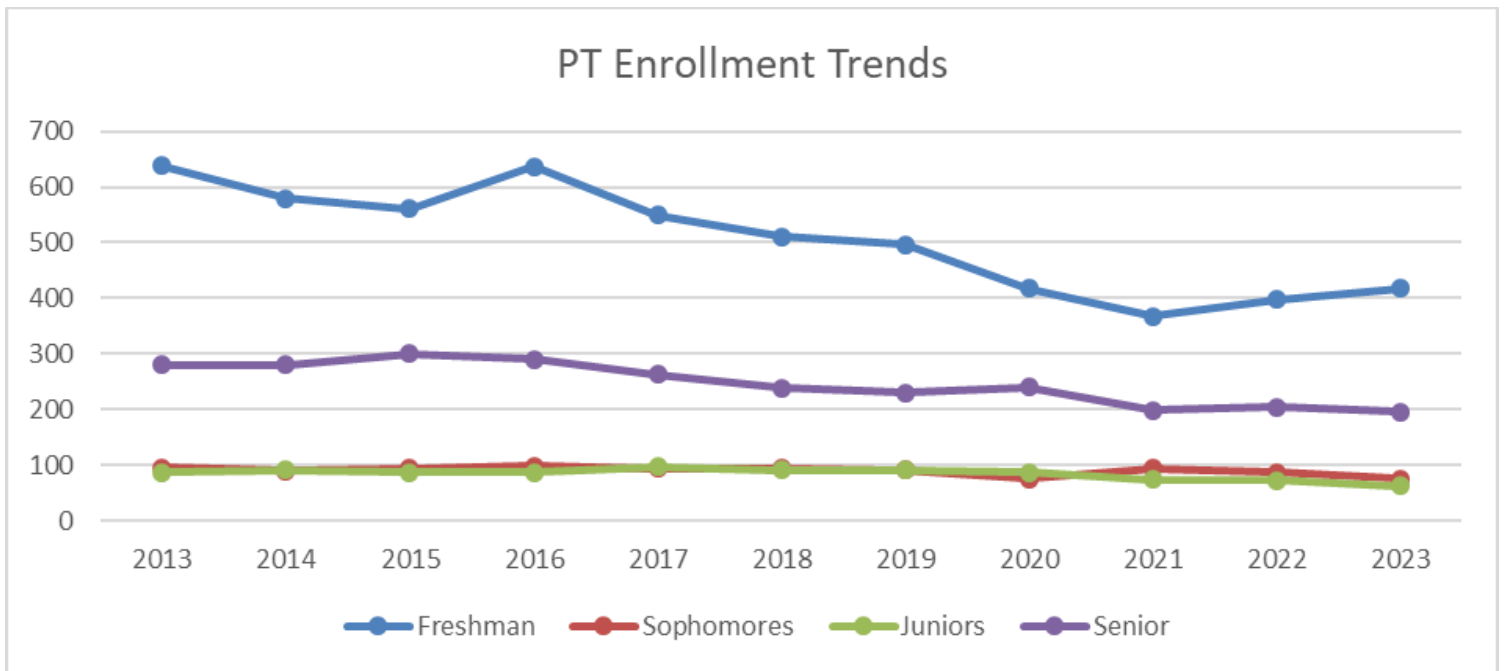

Part-Time Undergraduates by Status

	2013	2014	2015	2016	2017	2018	2019	2020	2021	2022	2023
Freshman	638	579	561	637	549	511	497	417	367	397	418
Sophomores	96	90	94	99	94	94	92	76	95	88	76
Juniors	88	91	88	88	98	92	92	87	75	73	63
Senior	281	281	300	291	263	239	230	240	199	204	196

Source: NDUHSRA- Headcounts and FTE Enrollments Pg. 5 Institution Totals (4th Week Data) **Note:** Undergraduate Special (UG Special) refers to an individual who has previously earned a bachelor’s degree and is taking additional undergraduate coursework. ***Note:** PeopleSoft software initiated in 2005. Undergraduate Special category no longer exists. These individuals are now included as seniors. To compare data for the seniors in 2005, the 2004 number used is the Senior + UG Special. **Note:** Undergraduate Special numbers were added to senior status for this chart.