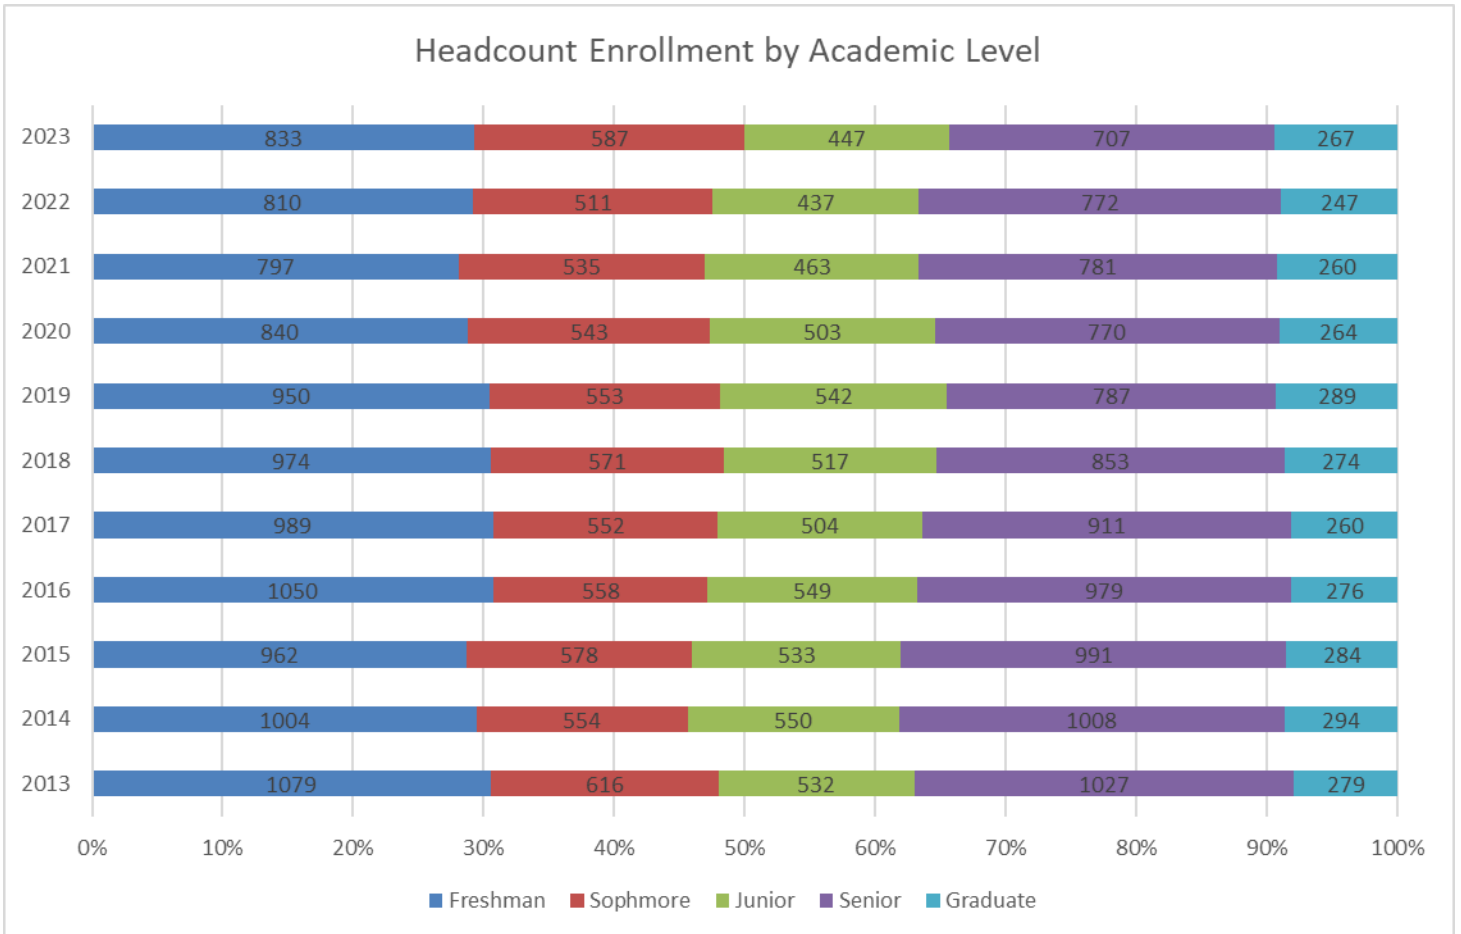

Headcount Enrollment by Level

Headcounts include all students enrolled (FT and PT)

Source: NDUHSRA- Headcounts and FTE Enrollments Pg. 5 Institution Totals- (4th Week Data). Undergraduate Special (UG Special) refers to an individual who has previously earned a bachelor’s degree and is taking additional undergraduate coursework. PeopleSoft includes these students in Senior Status.